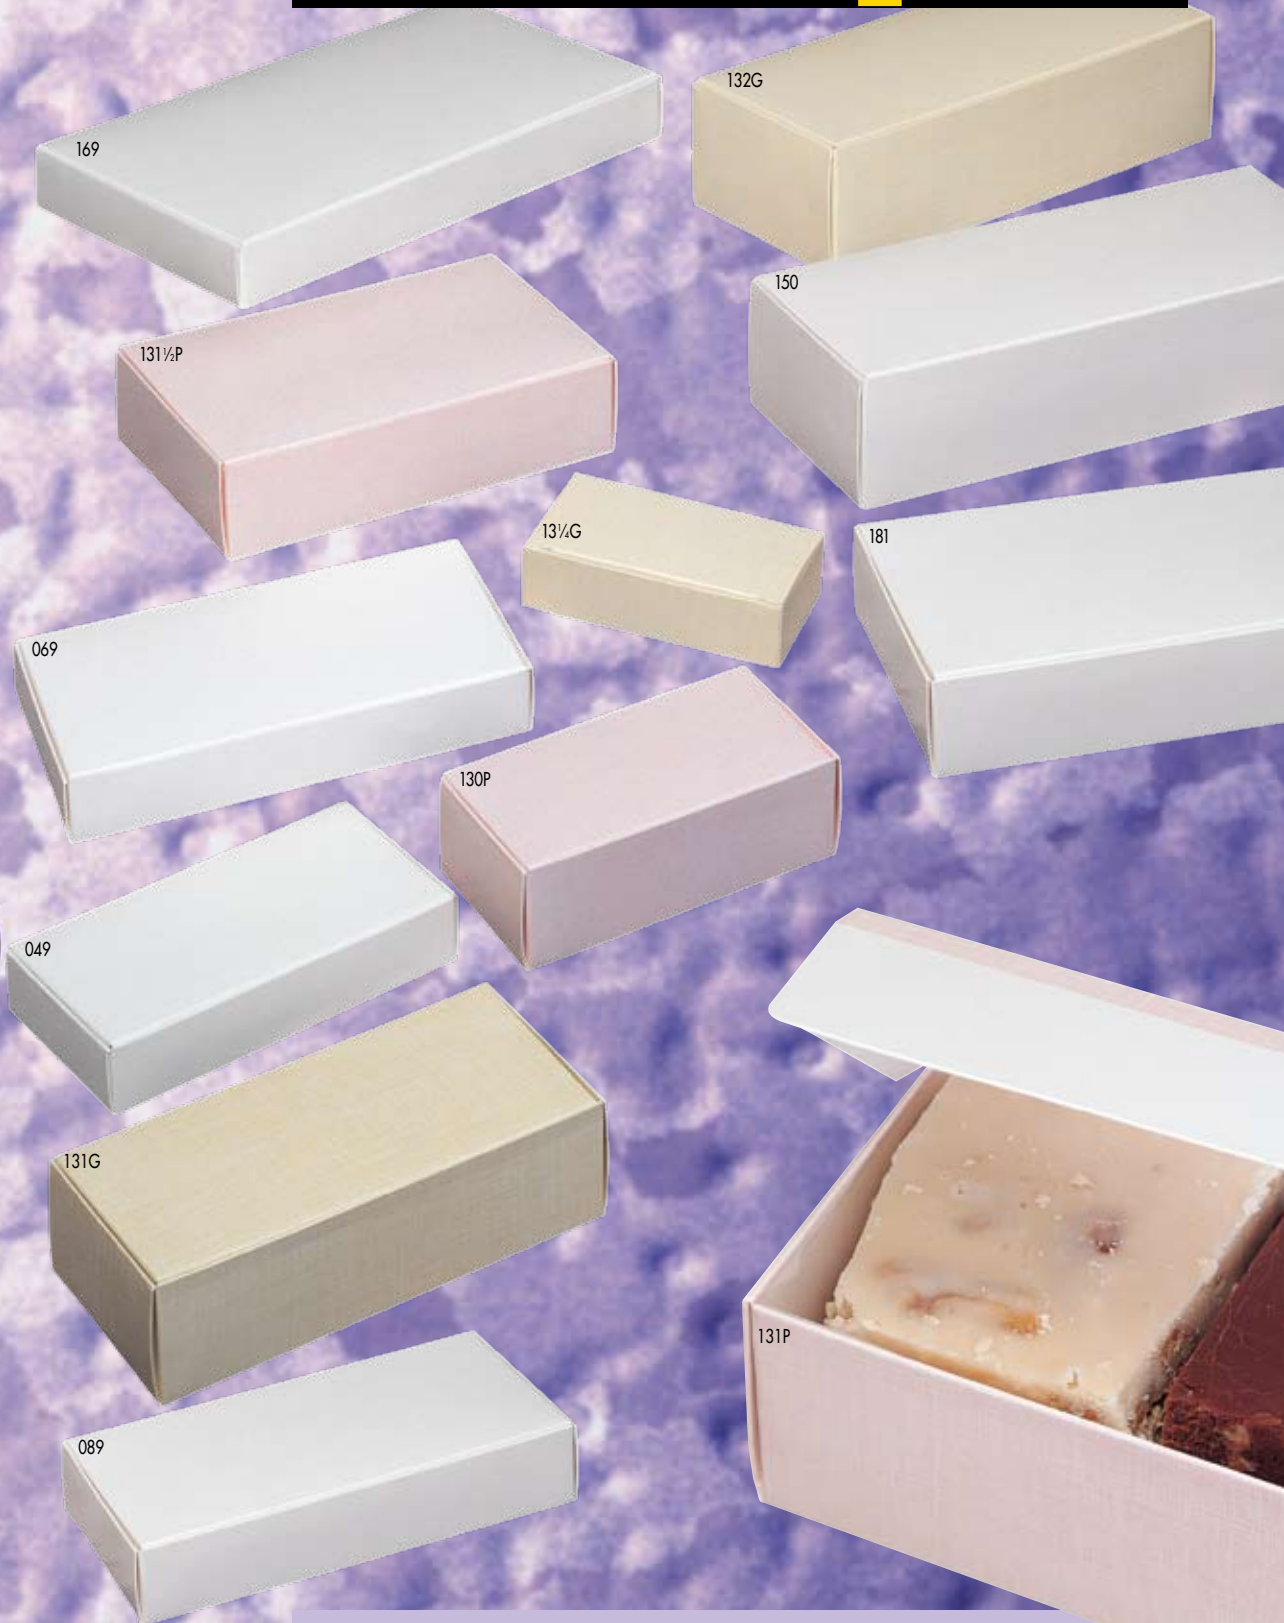

Candy Boxes

ALL SEASON 1 PIECE

Simplex
Paper Box™

100 South Friendship Avenue
Hellam, PA 17406
800-233-3143 717-757-3611
FAX 717-840-4314
www.simplexbox.com

Code	Design	Capacity	Size	Code	Design	Capacity	Size
11¼	White	¼ lb.	4½" x 2⅝" x 1½"	130	Pink or Gold Linen	½ lb.	5½" x 2¾" x 1¼"
110	White	½ lb.	5½" x 2¾" x 1¾"	131	Pink or Gold Linen	1 lb.	7½" x 3⅝" x 1⅞"
111	White	1 lb.	7½" x 3⅝" x 1⅞"	131½	Pink or Gold Linen	1½ lb.	7½" x 4⅝" x 1¾"
111½	White	1½ lb.	7⅞" x 3⅝" x 1⅞"	132	Pink or Gold Linen	2 lb.	8⅞" x 3⅝" x 2⅞"
111½	White	1½ lb.	7¼" x 4⅝" x 1¾"	049	White	.5 oz.	6" x 3¼" x 1⅞"
141½	White	1½ lb.	7" x 4½" x 2"	059	White	½ lb.	7½" x 4" x 1"
181	White	1½ lb.	7⅞" x 5" x 1¾"	069	White	½ lb.	7½" x 4" x 1⅞"
112	White	2 lb.	8⅞" x 3¾" x 2⅞"	159	White	1 lb.	9¼" x 5½" x 1"
150	White	3 lb.	10⅞" x 4¼" x 2½"	169	White	1 lb.	9¼" x 5½" x 1⅞"
13¼	Pink or Gold Linen	¼ lb.	4½" x 2⅝" x 1½"	089	White	½ lb.	7½" x 4⅝" x 1½"

**USE OUR FREE SAMPLE
BOXES FAX FORM!**